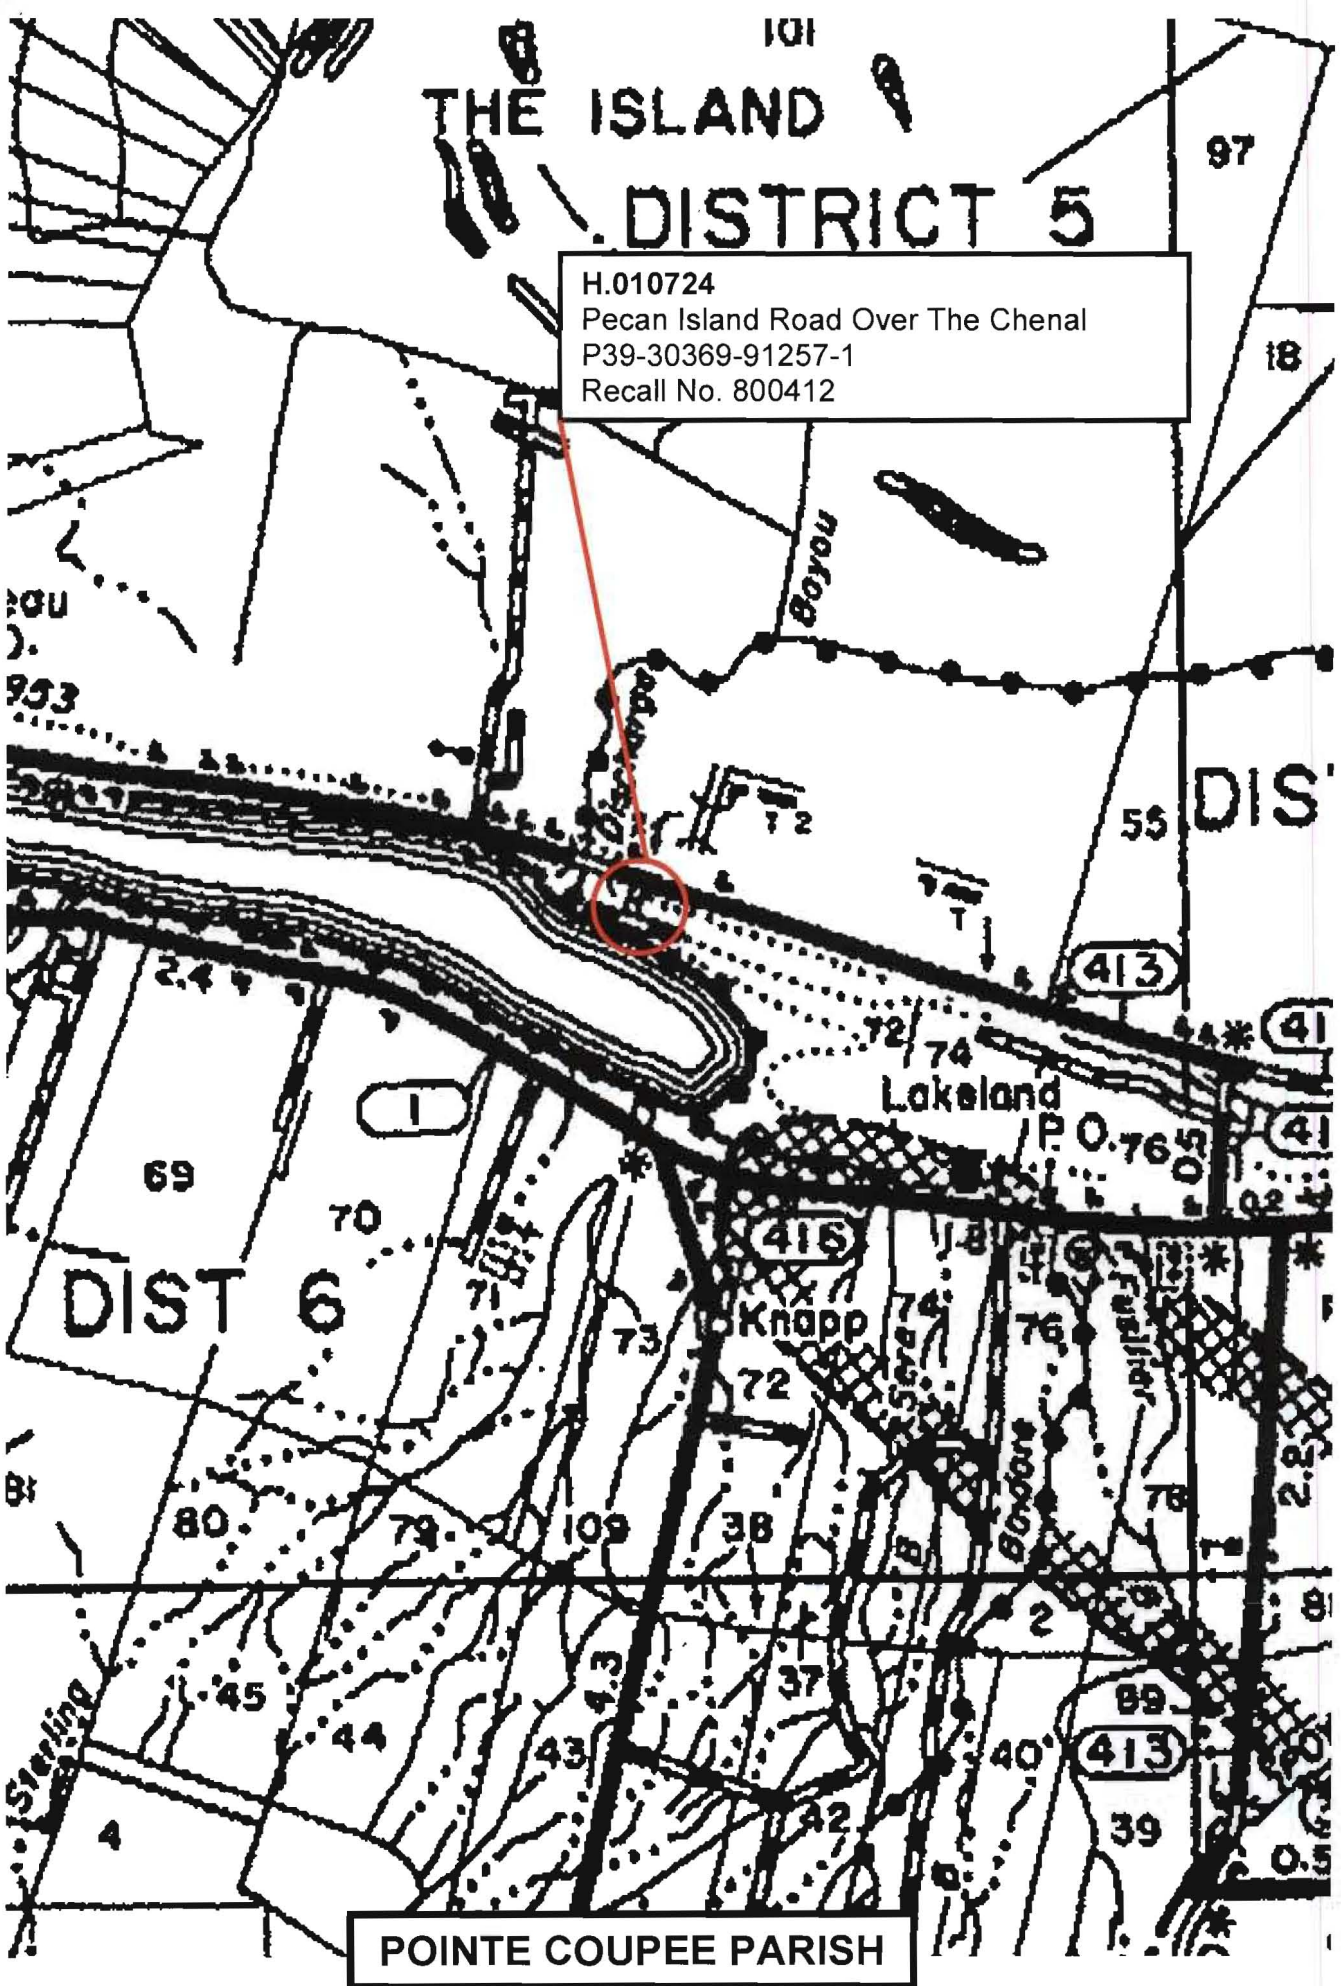

101
**THE ISLAND
DISTRICT 5**

H.010724
Pecan Island Road Over The Chenal
P39-30369-91257-1
Recall No. 800412

POINTE COUPEE PARISH