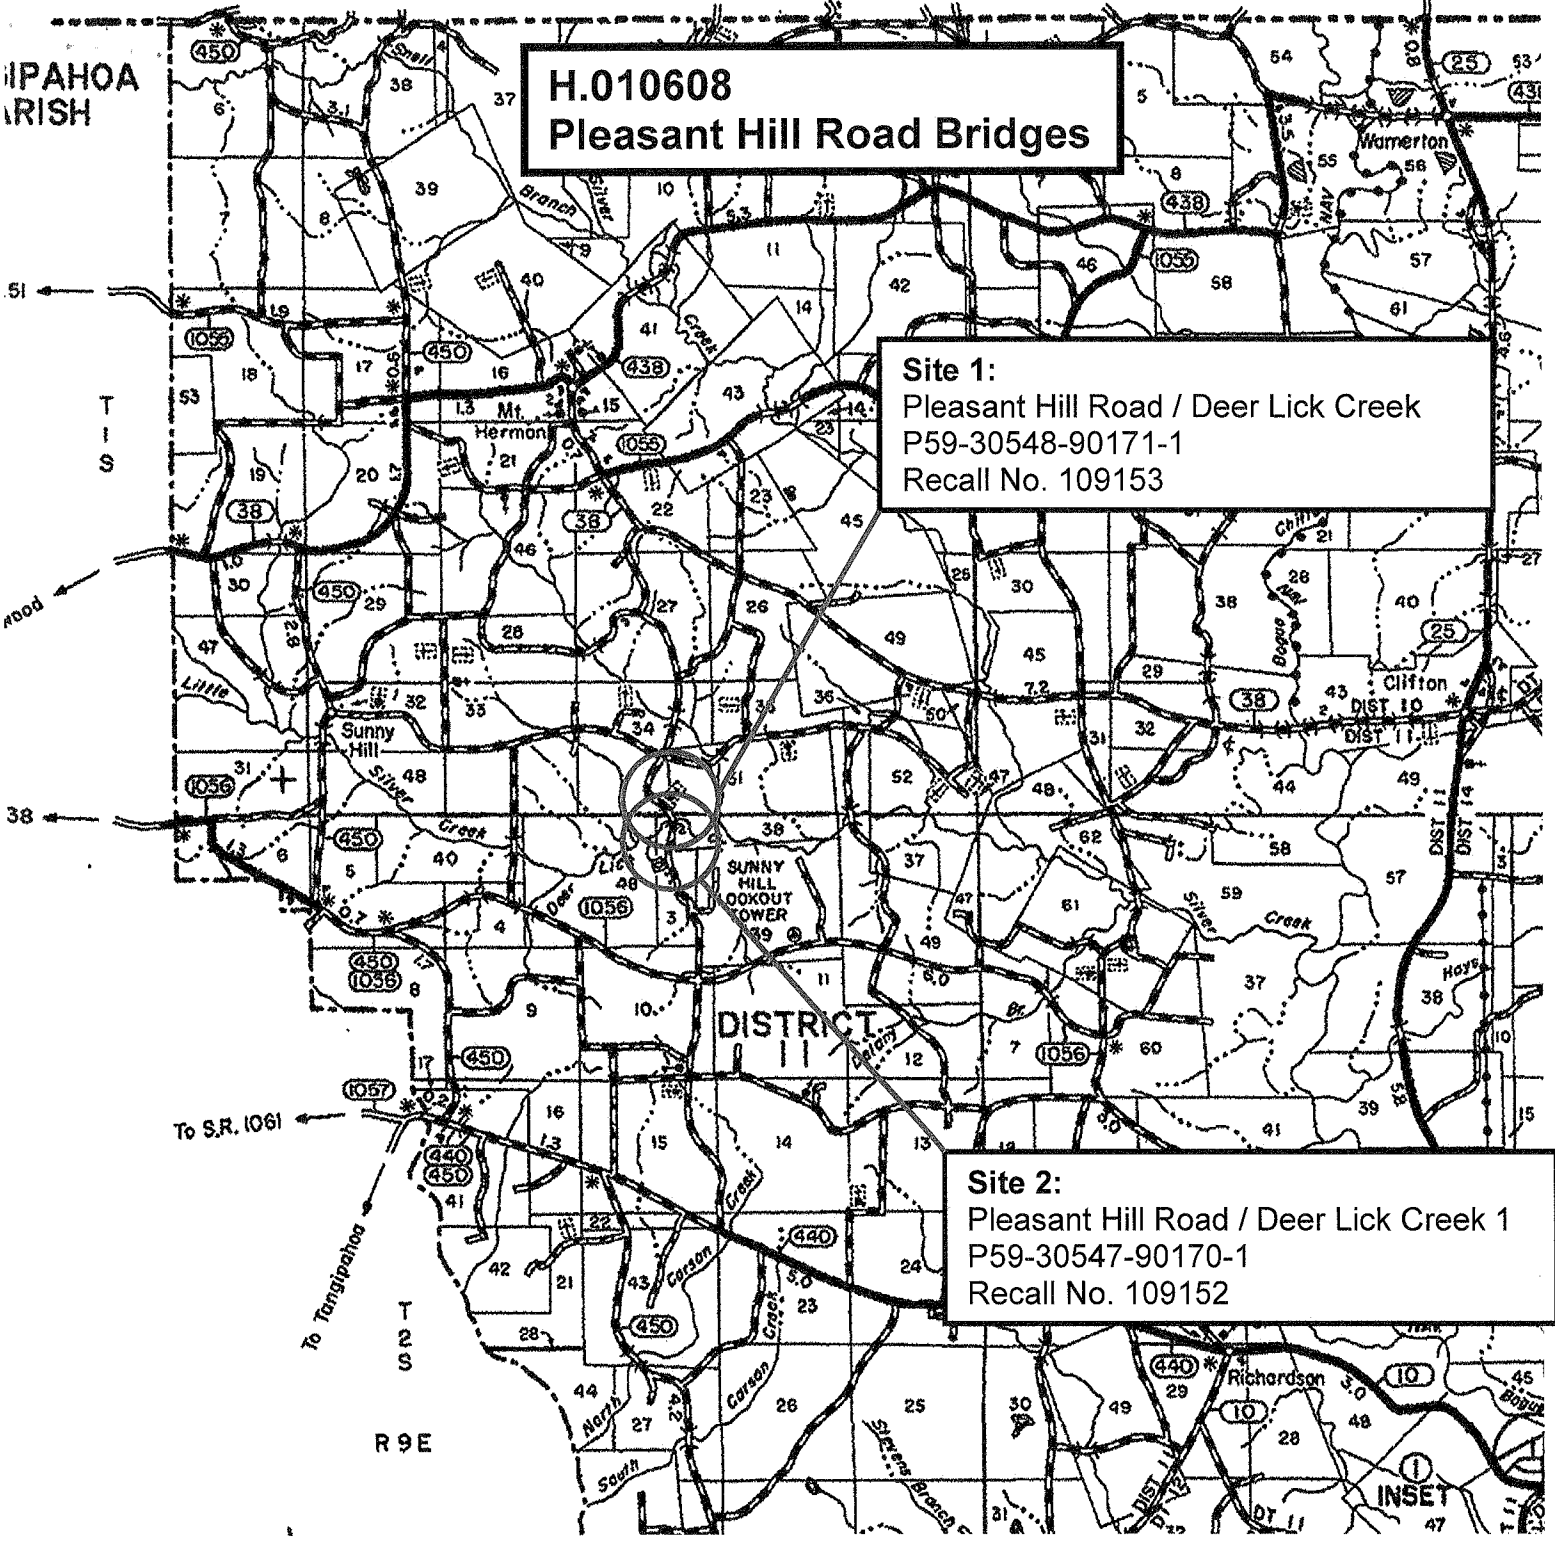

WASHINGTON PARISH

**H.010608
Pleasant Hill Road Bridges**

Site 1:
Pleasant Hill Road / Deer Lick Creek
P59-30548-90171-1
Recall No. 109153

Site 2:
Pleasant Hill Road / Deer Lick Creek 1
P59-30547-90170-1
Recall No. 109152

WASHINGTON PARISH

Site 3:
H.010608
Lawrence Creek Road / Lawrence Creek
P59-30566-90041-1
Recall No. 109146

WASHINGTON PARISH